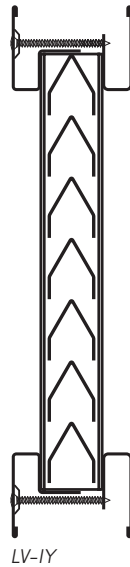

All Lites and Louvers are for 1 3/4" wood or metal doors.

LT-B1
3/8" Glazing Pocket
for 1/4" Glass

LT-B2
9/16" Glazing Pocket
for 3/8" to 1/2" Glass

LT-B3
13/16" Glazing Pocket
for 5/8" to 3/4" Glass

LT-B4
1 1/16" Glazing Pocket
for 7/8" to 1" Glass

Lite Kit and Louver Ordering Information

The following information is necessary for ordering (quantities are not included in product numbers):

ALL PRODUCTS ARE ORDERED USING CUTOUT SIZE

Quantity	Profile	Finish	Cutout Size (Width x Height)	Order As: Qty 10 LT-B1 Beige 12 x 12
10	LT-B1	Beige	12 x 12	
10	LV-IY	Gray Powder Coat	24 x 24	Order As: Qty 10 LV-IY Gray 24 x 24