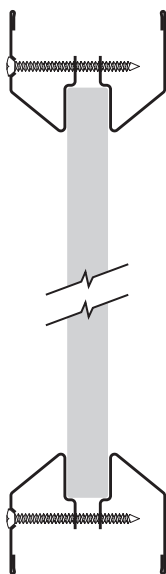

LT-B1 Lite Kit With Glass

When ordering, order by cutout size (width x height).

LT-B1 w/ 1/4" Glass

Profile	Cutout Size	Glass Type	Price
LT-B1	5" x 35"	1/4" Clear Tempered	220
LT-B1	6" x 27"	1/4" Clear Tempered	206
LT-B1	7" x 22"	1/4" Clear Tempered	197
LT-B1	12" x 12"	1/4" Clear Tempered	180
LT-B1	24" x 30"	1/4" Clear Tempered	255
LT-B1	5" x 35"	1/4" Laminated	284
LT-B1	6" x 27"	1/4" Laminated	269
LT-B1	7" x 22"	1/4" Laminated	260
LT-B1	12" x 22"	1/4" Laminated	243
LT-B1	24" x 30"	1/4" Laminated	396