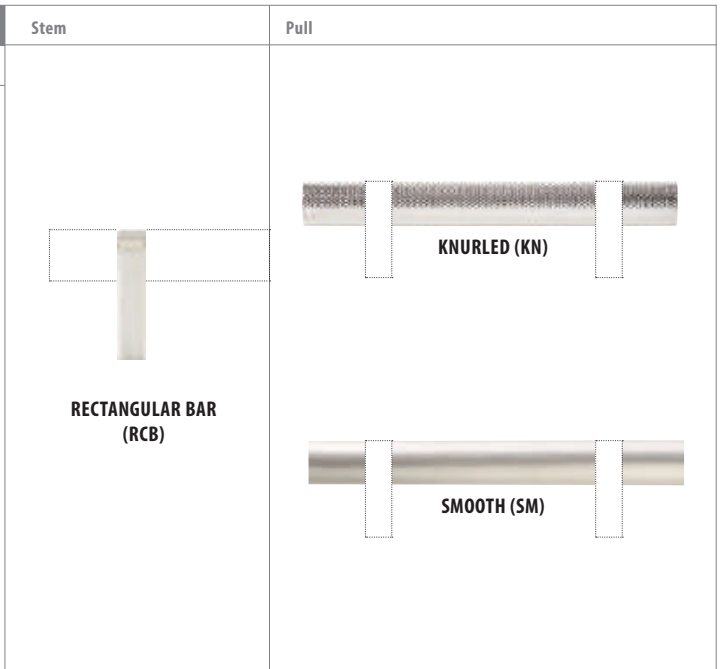

FINISH OPTIONS FOR STEM AND PULL

STEM AND PULL WILL BE PERMANENTLY AFFIXED.

Satin Brass (US4)

Oil Rubbed Bronze (US10B)

Polished Nickel (US14)

Satin Nickel (US15)

Flat Black (US19)

Polished Chrome (US26)

Product Name:

SELECT Cabinet Pull 3-1/2" C-to-C + Rectangular Stem
Satin Brass (US4) + Knurled Pull Flat Black (US19)

SELECT BAR CABINET PULL

SELECT BAR CABINET PULL

Product Code	C-To-C	Overall	Width(W)	Projection(P)	Stem	List Price
84152	3 1/2"	5 3/4"	1/2"	1 3/8"	2	\$38.00
84153	4"	6 1/4"	1/2"	1 3/8"	2	\$40.00
84154	5"	7 1/4"	1/2"	1 3/8"	2	\$45.00
84155	6"	8 1/4"	1/2"	1 3/8"	2	\$50.00
84156	8"	10 1/4"	1/2"	1 3/8"	2	\$54.00
84157	10"	12 1/4"	1/2"	1 3/8"	2	\$68.00
84158	12"	14 1/4"	1/2"	1 3/8"	2	\$72.00
84159	16"	18 1/4"	1/2"	1 3/8"	3	\$83.00
84162	18"	20 1/4"	1/2"	1 3/8"	2	\$89.00
84160	20"	22 1/4"	1/2"	1 3/8"	3	\$95.00
84161	24"	26 1/4"	1/2"	1 3/8"	3	\$104.00
84163	36"	38 1/4"	1/2"	1 3/8"	3	\$137.00
84164	54"	56 1/4"	1/2"	1 3/8"	4	\$205.00