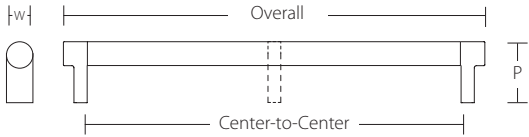

SELECT APPLIANCE PULL									Stem	Pull
Optional Mounting	Product Code	C-to-C	Overall	Width(W)	Projection(P)	Stem	List Price	Back-to-Back List Price	 RECTANGULAR (REC)	 KNURLED (KN) SMOOTH (SM)
CS or BTB	84070	12"	13"	7/8"	2 1/8"	2	$207.00	$414.00		
CS or BTB	84071	18"	19"	7/8"	2 1/8"	2	$302.00	$604.00		
CS or BTB	84072	24"	25"	7/8"	2 1/8"	3	$333.00	$666.00		
CS or BTB	84073	36"	37"	7/8"	2 1/8"	3	$367.00	$734.00		
CS or BTB	84074	54"	55"	7/8"	2 1/8"	4	$474.00	$948.00