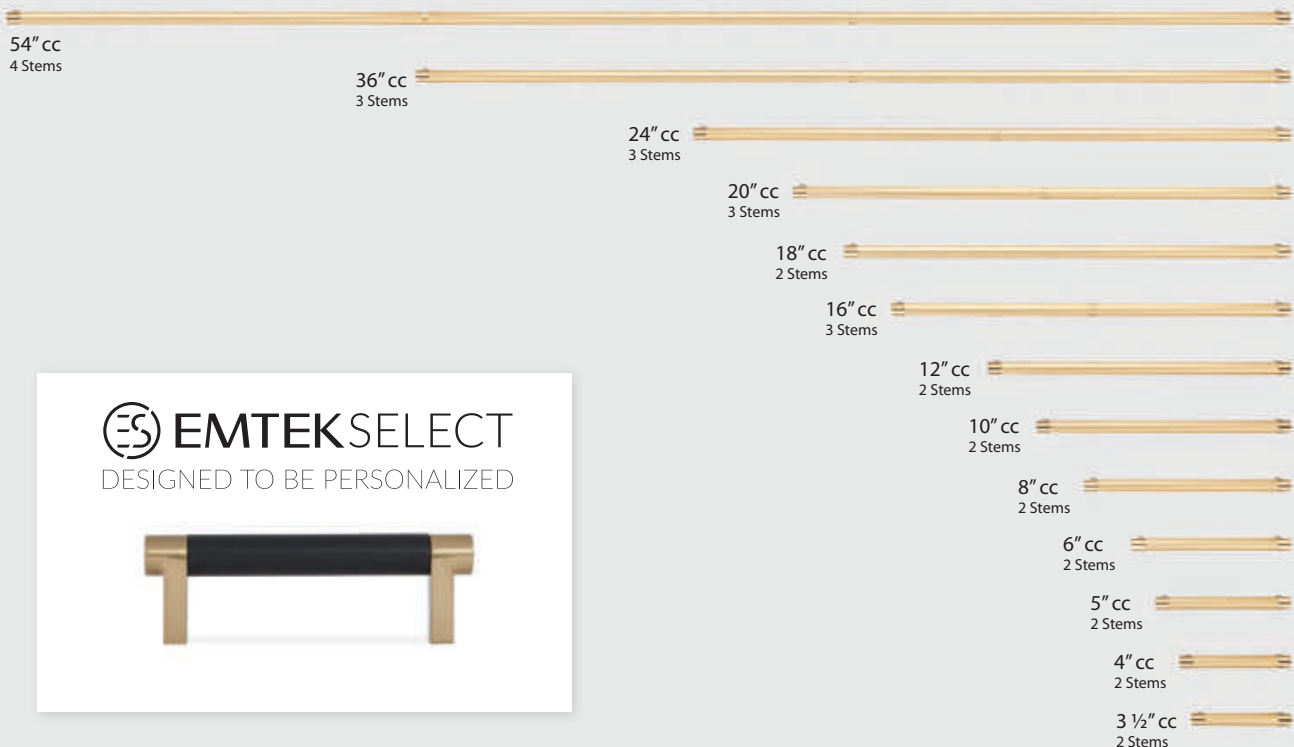

SELECT CABINET PULL

SELECT CABINET PULL

Product Code	C-To-C	Overall	Width(W)	Projection(P)	Stem	List Price
84052	3 1/2"	4 1/4"	1/2"	1 3/8"	2	$28.00
84053	4"	4 3/4"	1/2"	1 3/8"	2	$29.00
84054	5"	5 3/4"	1/2"	1 3/8"	2	$32.00
84055	6"	6 3/4"	1/2"	1 3/8"	2	$36.00
84056	8"	8 3/4"	1/2"	1 3/8"	2	$40.00
84057	10"	10 3/4"	1/2"	1 3/8"	2	$49.00
84058	12"	12 3/4"	1/2"	1 3/8"	2	$52.00
84059	16"	16 3/4"	1/2"	1 3/8"	3	$65.00
84062	18"	18 3/4"	1/2"	1 3/8"	2	$70.00
84060	20"	20 3/4"	1/2"	1 3/8"	3	$78.00
84061	24"	24 3/4"	1/2"	1 3/8"	3	$90.00
84063	36"	36 3/4"	1/2"	1 3/8"	3	$126.00
84064	54"	54 3/4"	1/2"	1 3/8"	4	$189.00