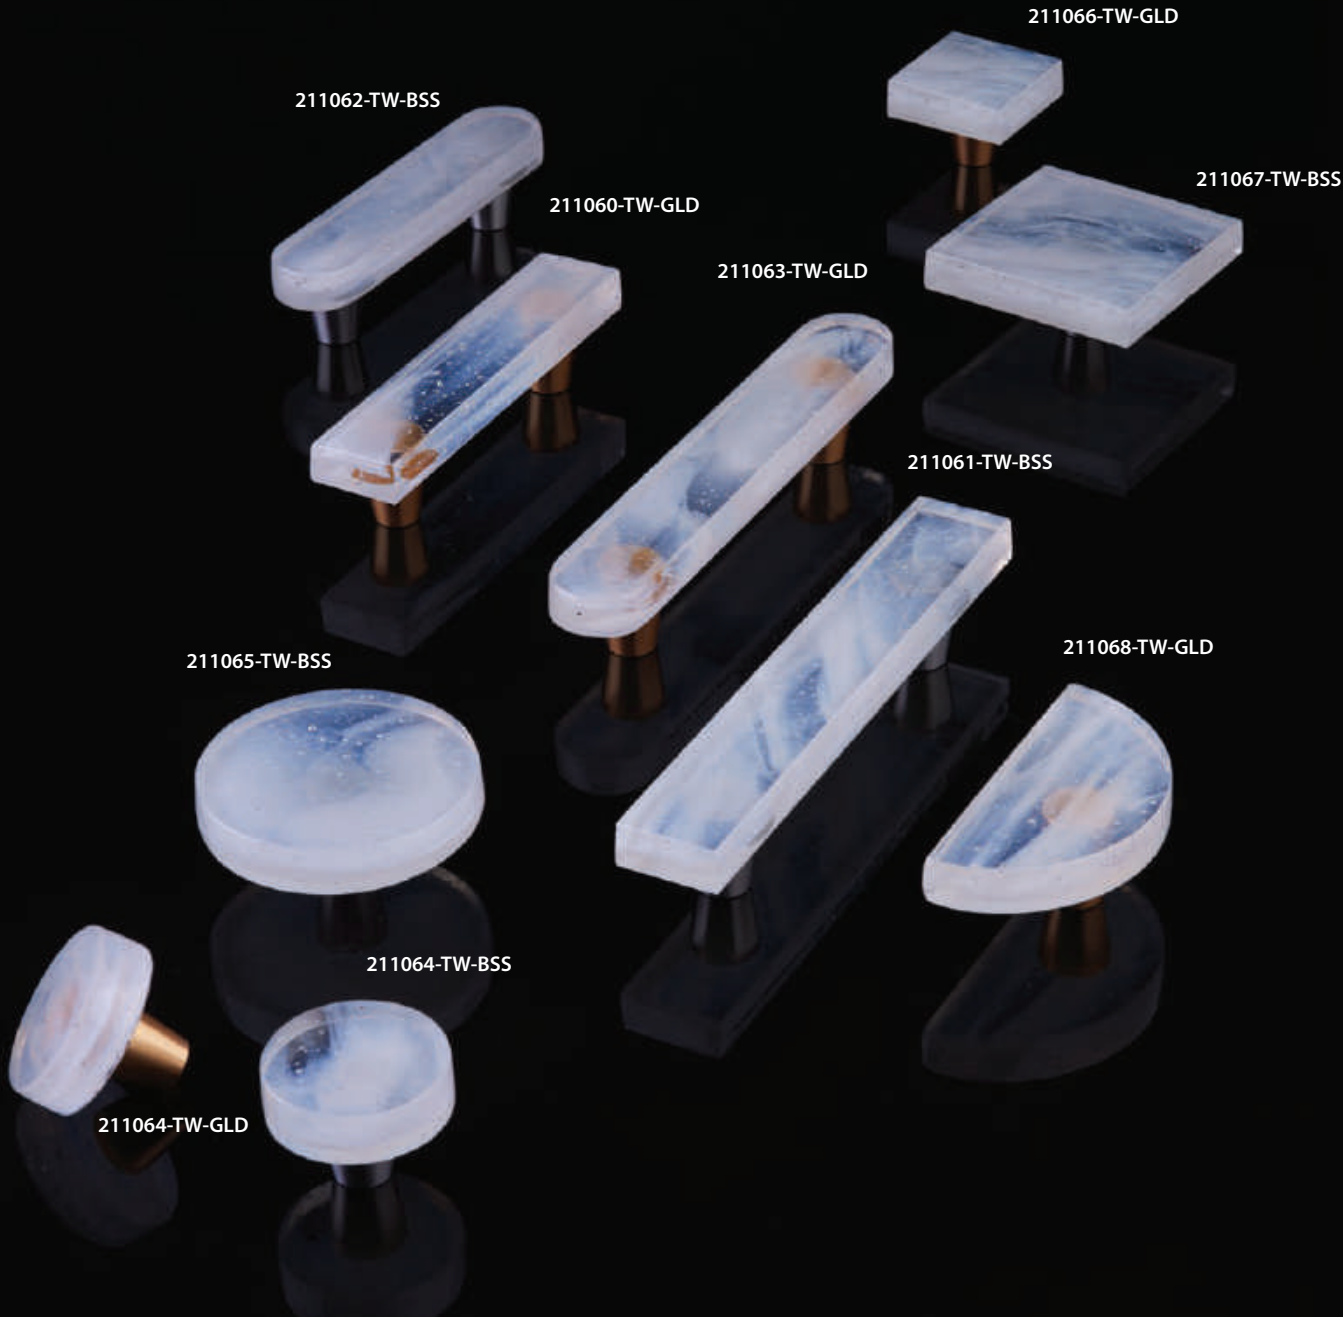

PART #	DESCRIPTION	LIST PRICE
211060-TW-BSS	Rectangular Pull 4-1/2" x 1" Overall, 3" cc, Translucent White, Conical Stem, Brushed Stainless Steel	$138.00
211060-TW-GLD	Rectangular Pull 4-1/2" x 1" Overall, 3" cc, Translucent White, Conical Stem, Gold	$138.00
211061-TW-BSS	Rectangular Pull 6" x 1" Overall, 4" cc, Translucent White, Conical Stem, Brushed Stainless Steel	$159.00
211061-TW-GLD	Rectangular Pull 6" x 1" Overall, 4" cc, Translucent White, Conical Stem, Gold	$159.00
211062-TW-BSS	Oval Pull 4-1/2" x 1" Overall, 3" cc, Translucent White, Conical Stem, Brushed Stainless Steel	$138.00
211062-TW-GLD	Oval Pull 4-1/2" x 1" Overall, 3" cc, Translucent White, Conical Stem, Gold	$138.00
211063-TW-BSS	Oval Pull 6" x 1" Overall, 4" cc, Translucent White, Conical Stem, Brushed Stainless Steel	$159.00
211063-TW-GLD	Oval Pull 6" x 1" Overall, 4" cc, Translucent White, Conical Stem, Gold	$159.00
211064-TW-BSS	Small Round Knob 1-1/2" Dia, Translucent White, Conical Stem, Brushed Stainless Steel	$95.00
211064-TW-GLD	Small Round Knob 1-1/2" Dia, Translucent White, Conical Stem, Gold	$95.00
211065-TW-BSS	Large Round Knob 2-1/2" Dia, Translucent White, Conical Stem, Brushed Stainless Steel	$127.00
211065-TW-GLD	Large Round Knob 2-1/2" Dia, Translucent White, Conical Stem, Gold	$127.00
211066-TW-BSS	Small Square Knob 1-1/2" Dia, Translucent White, Conical Stem, Brushed Stainless Steel	$95.00
211066-TW-GLD	Small Square Knob 1-1/2" Dia, Translucent White, Conical Stem, Gold	$95.00
211067-TW-BSS	Large Square Knob 2-1/2" Dia, Translucent White, Conical Stem, Brushed Stainless Steel	$127.00
211067-TW-GLD	Large Square Knob 2-1/2" Dia, Translucent White, Conical Stem, Gold	$127.00
211068-TW-BSS	Half Moon Knob 3" Dia, Translucent White, Conical Stem, Brushed Stainless Steel	$117.00
211068-TW-GLD	Half Moon Knob 3" Dia, Translucent White, Conical Stem, Gold	$117.00