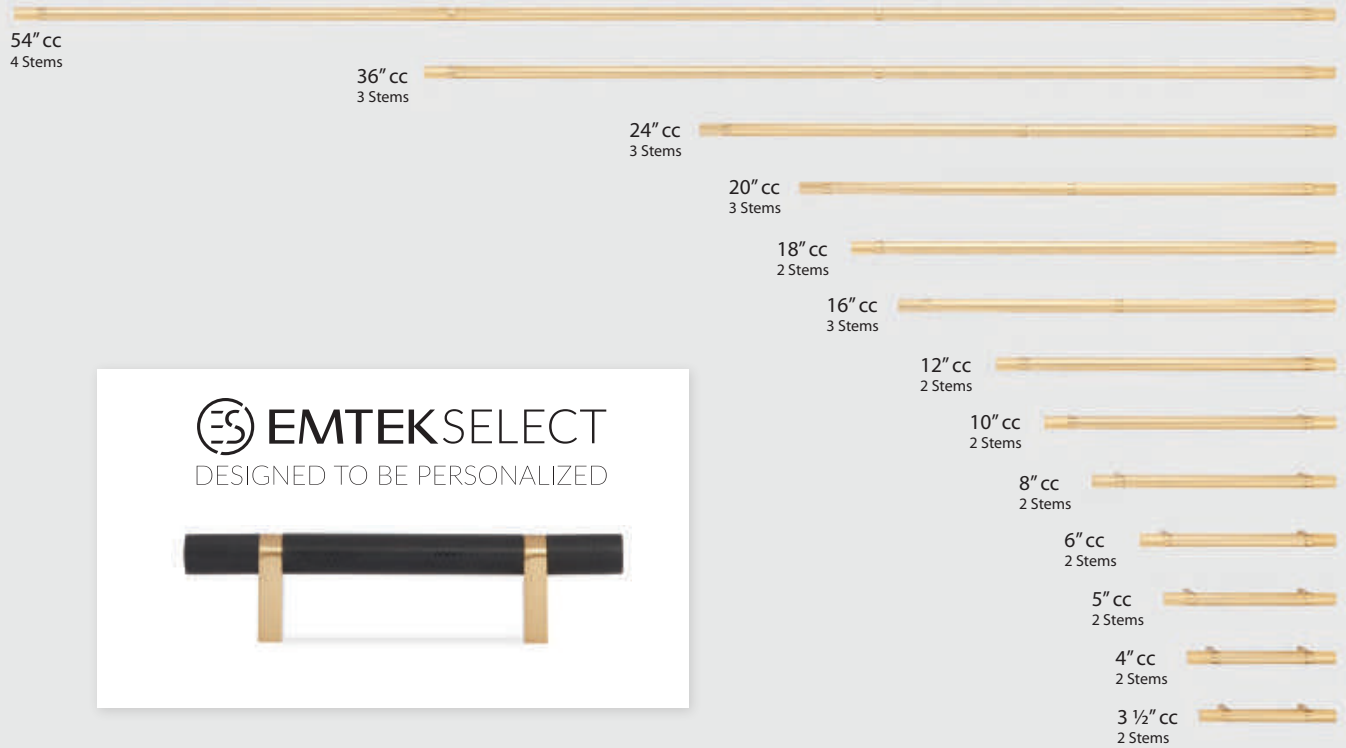

Satin Copper (SCU)

To order:

84052 . RECUS4 . KNUS19

Product Code
(Center-to-Center)

+

Stem
(Style/Finish)

+

Pull
(Style/Finish)

Product Name:

SELECT Cabinet Pull 3-1/2" C-to-C + Rectangular Stem
Satin Brass (US4) + Knurled Pull Flat Black (US19)

SELECT BAR CABINET PULL

SELECT BAR CABINET PULL

Product Code	C-To-C	Overall	Width(W)	Projection(P)	Stem	List Price
84152	3 1/2"	5 3/4"	1/2"	1 3/8"	2	\$38.00
84153	4"	6 1/4"	1/2"	1 3/8"	2	\$40.00
84154	5"	7 1/4"	1/2"	1 3/8"	2	\$45.00
84155	6"	8 1/4"	1/2"	1 3/8"	2	\$50.00
84156	8"	10 1/4"	1/2"	1 3/8"	2	\$54.00
84157	10"	12 1/4"	1/2"	1 3/8"	2	\$68.00
84158	12"	14 1/4"	1/2"	1 3/8"	2	\$72.00
84159	16"	18 1/4"	1/2"	1 3/8"	3	\$83.00
84162	18"	20 1/4"	1/2"	1 3/8"	2	\$89.00
84160	20"	22 1/4"	1/2"	1 3/8"	3	\$95.00
84161	24"	26 1/4"	1/2"	1 3/8"	3	\$104.00
84163	36"	38 1/4"	1/2"	1 3/8"	3	\$137.00
84164	54"	56 1/4"	1/2"	1 3/8"	4	\$205.00